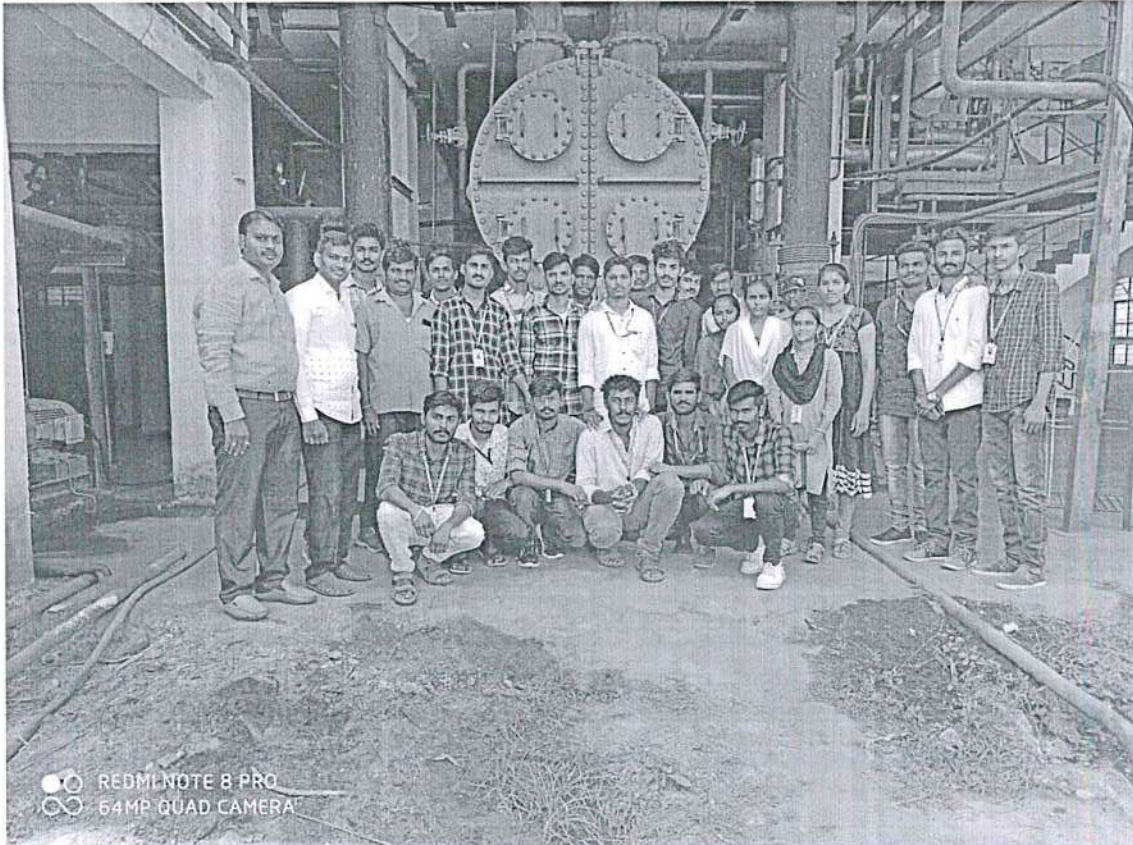

Counselling Code: BOSE

Estd: 2008

JNTUH College Code: PP

An ISO 9001:2015 Certified Institution

ANUBOSE INSTITUTE OF TECHNOLOGY

(Approved by AICTE, New Delhi and Affiliated to JNTUH Hyderabad)

KSP Road, New Paloncha – 507115, BhadradriKothagudem Dist., Telangana State.

Website: www.abit.ac.in Email Id: abitjntu@gmail.com Cell: +91-9246907407

DEPARTMENT OF MECHANICAL ENGINEERING

**III MECH STUDENTS INDUSTRIAL VISIT AT RITWIK POWER PROJECT LTD,
PENUBALLION 28-09-2022**

PRINCIPAL
ANU BOSE INSTITUTE OF TECHNOLOGY
K.S.P. Road, Palvoncha,
Bhadradri Kothagudem Dt, Telangana.