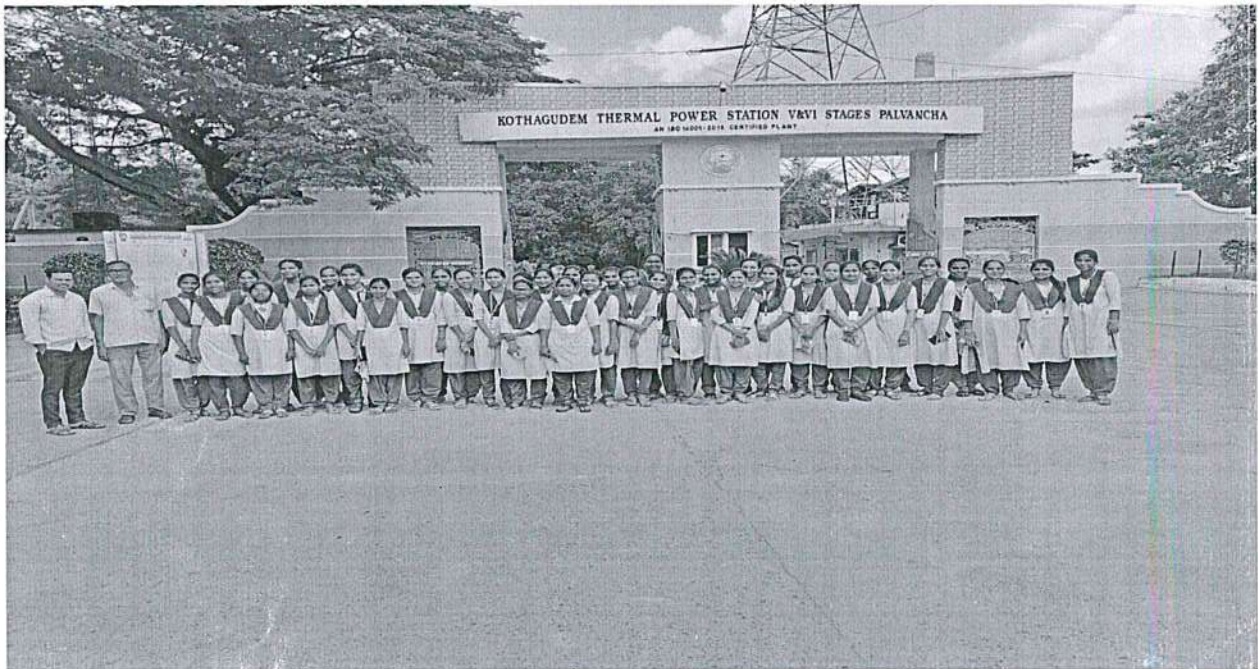

ANUBOSE INSTITUTE OF TECHNOLOGY

(Approved by AICTE, New Delhi and Affiliated to JNTUH Hyderabad)

KSP Road, New Paloncha – 507115, Bhadradri Kothagudem Dist., Telangana State.

Website: www.abit.ac.in

Email Id: abitjntu@gmail.com

Cell: +91-9246907407

Kothagudem Thermal Power Station (KTPS) visiting on 07-11-2022