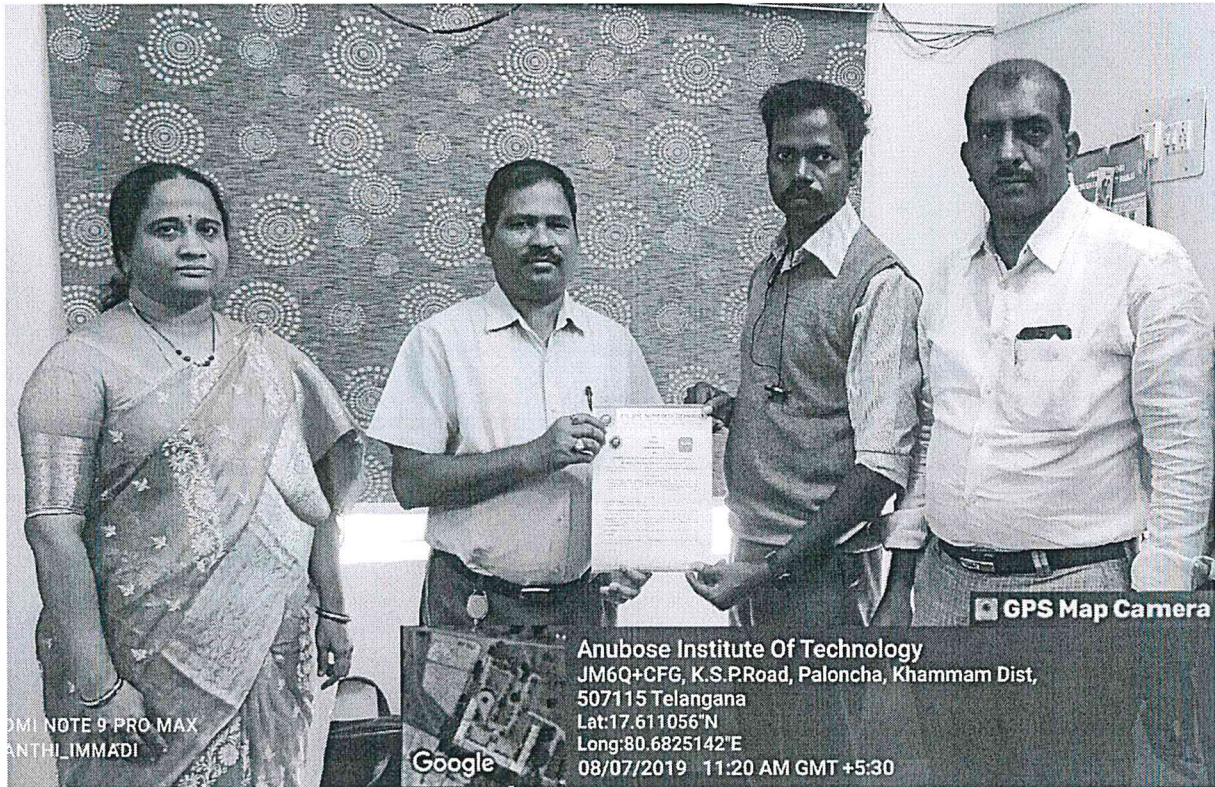

Counselling Code: BOSE

Estd: 2008

JNTUH College Code: PP

An ISO 9001:2015 Certified Institution

ANUBOSE INSTITUTE OF TECHNOLOGY

(Approved by AICTE, New Delhi and Affiliated to JNTUH Hyderabad)

KSP Road, New Paloncha – 507115, BhadradriKothagudem Dist., Telangana State.

Website: www.abit.ac.in

Email Id: abitjntu@gmail.com

Cell: +91-9246907407

MOU WITH SWARNA BHARATHI INSTITUTE OF SCIENCE AND TECHNOLOGY COLLEGE PAKABANDA

PRINCIPAL
Anubose Institute of Technology
KSP Road, PALVANCHA,
Bhadradri Kothagudem Dist.